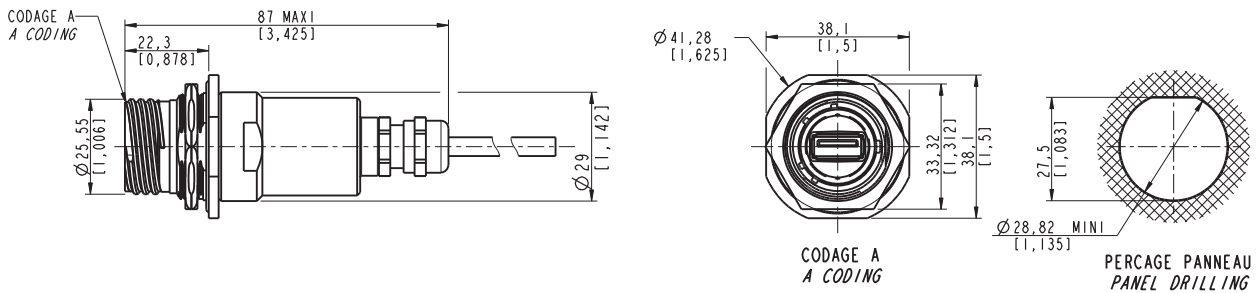

Reinforced USB Amplifier

We provide USB amplifier if your need exceeds 5 meters up to 10 meters (16.40 up to 32.80 ft).
This product is subject to custom design. For more information, please consult us.

Jam nut receptacle Ampli with cable reinforced PU jacket open

USB amplifier selection guide

Define your own solution by selecting options in the scheme below