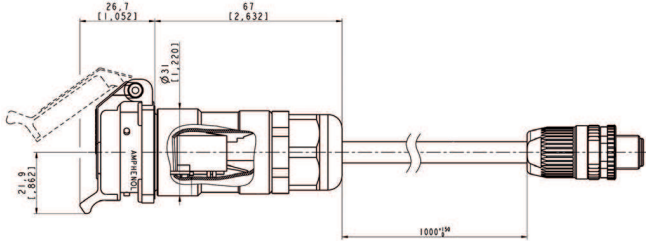

# RJ45/M12: Ethernet railway cable solution

Part number: **Kit 36516** - Length 7 m [22.96 ft]

Part number: **Kit 36520** - Length 1 m [3.28 ft]

M12 D Coding

Part number: **Kit 36530** - Length 4 m [13.12 ft]