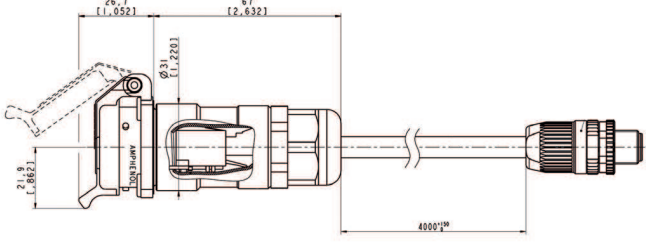

# RJ45/M12: Ethernet railway cable solution

Part number: **Kit 36516** - Length 7 m [22.96 ft]

Part number: **Kit 36520** - Length 1 m [3.28 ft]

M12 D Coding

Part number: **Kit 36530** - Length 4 m [13.12 ft]