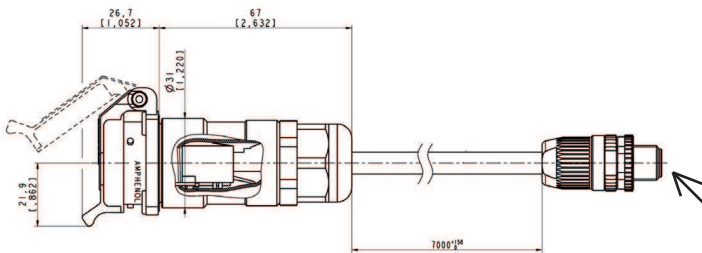

# RJ45/M12: Ethernet railway cable solution

Part number: **Kit 36516** - Length 7 m [22.96 ft]

Part number: **Kit 36520** - Length 1 m [3.28 ft]

M12 D Coding

Part number: **Kit 36530** - Length 4 m [13.12 ft]